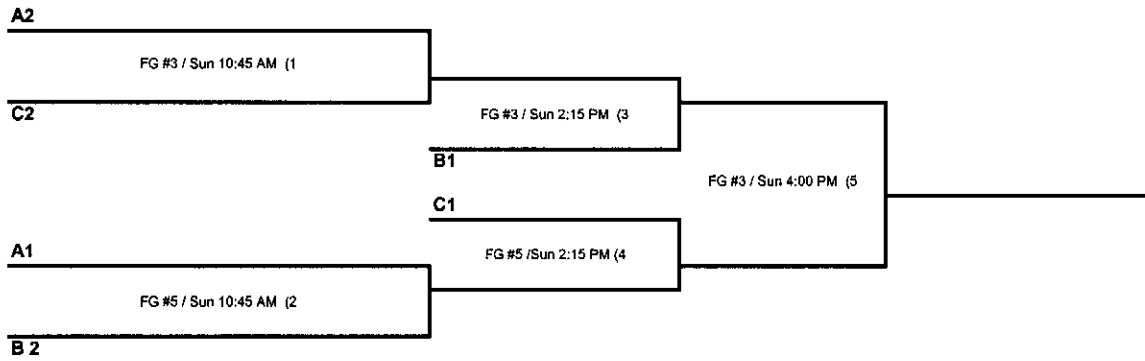

Thunder Invite 2010

ASA

12 U - Open

05/01/10 To 05/02/2010

Pool A				
Game 1	FG #5	9:00 am	CC Invasion	Thunder Softball
Game 4	FG #5	10:45 am	Tualatin Timberwolves	Thunder Softball
Game 7	FG #5	12:30 am	Clark County Velocity	CC Invasioni
Game 10	FG #5	2:15 pm	Tualatin Timberwolves	CC Invasioni
Game 13	FG #5	4:00 pm	Thunder Softball	Clark County Velocity
Game 16	FG #5	5:45 pm	Tualatin Timberwolves	Clark County Velocity
Pool B				
Game 2	FG #2	9:00 am	Sherwood Fireballs	Oregon Silver Bullets
Game 5	FG #2	10:45 am	Oregon Fever 98	Oregon Silver Bullets
Game 8	FG #2	12:30 am	Cowlitz County Elite	Sherwood Fireballs
Game 11	FG #2	2:15 pm	Oregon Fever 98	Sherwood Fireballs
Game 14	FG #2	4:00 pm	Oregon Silver Bullets	Cowlitz County Elite
Game 17	FG #2	5:45 pm	Oregon Fever 98	Cowlitz County Elite
Pool C				
Game 3	FG #4	9:00 am	Rip City	Tigard Blast
Game 6	FG #4	10:45 am	Newberg Tigers	Tigard Blast
Game 9	FG #4	12:30 am	Vancouver Patriots	Rip City
Game 12	FG #4	2:15 pm	Newberg Tigers	Rip City
Game 15	FG #4	4:00 pm	Tigard Blast	Vancouver Patriots
Game 18	FG #4	5:45 pm	Newberg Tigers	Vancouver Patriots

FG = Fairgrounds

HS = Hillsboro Stadium

Thunder Invite 2010

Age:12U Class: Open
From 05/01/2010 to 05/02/2010

Gold Bracket

Silver Bracket

Fairgrounds

**490 NE 28th Ave (NE 28th and Grant St)
Hillsboro, OR 97124**

From Seattle I-5 South

Take exit **302B** to merge onto **I-405 S** toward **St Helens/Beaverton/US-30**

Take exit **1D** to merge onto **US-26 W** toward **Beaverton**

Take exit **61** for **Shute Rd/Helvetia Rd**