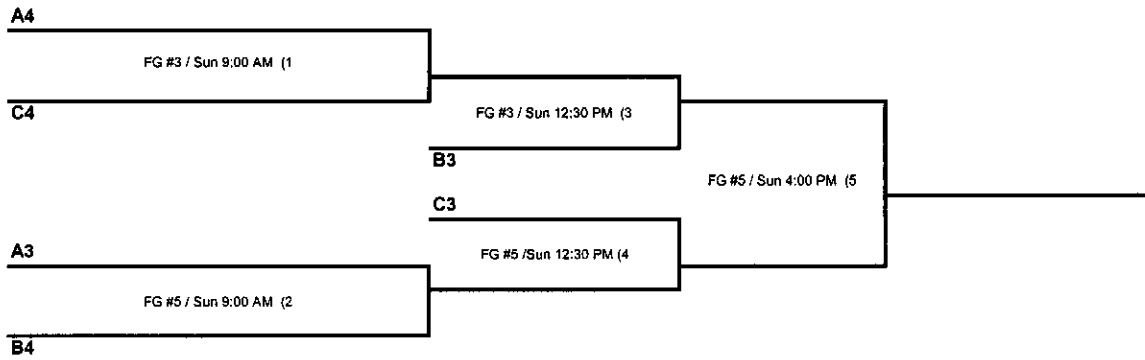

Thunder Invite 2010

ASA

12 U - Open

05/01/10 To 05/02/2010

Pool A				
Game 1	FG #5	9:00 am	CC Invasion	Thunder Softball
Game 4	FG #5	10:45 am	Tualatin Timberwolves	Thunder Softball
Game 7	FG #5	12:30 am	Clark County Velocity	CC Invasioni
Game 10	FG #5	2:15 pm	Tualatin Timberwolves	CC Invasioni
Game 13	FG #5	4:00 pm	Thunder Softball	Clark County Velocity
Game 16	FG #5	5:45 pm	Tualatin Timberwolves	Clark County Velocity
Pool B				
Game 2	FG #2	9:00 am	Sherwood Fireballs	Oregon Silver Bullets
Game 5	FG #2	10:45 am	Oregon Fever 98	Oregon Silver Bullets
Game 8	FG #2	12:30 am	Cowlitz County Elite	Sherwood Fireballs
Game 11	FG #2	2:15 pm	Oregon Fever 98	Sherwood Fireballs
Game 14	FG #2	4:00 pm	Oregon Silver Bullets	Cowlitz County Elite
Game 17	FG #2	5:45 pm	Oregon Fever 98	Cowlitz County Elite
Pool C				
Game 3	FG #4	9:00 am	Rip City	Tigard Blast
Game 6	FG #4	10:45 am	Newberg Tigers	Tigard Blast
Game 9	FG #4	12:30 am	Vancouver Patriots	Rip City
Game 12	FG #4	2:15 pm	Newberg Tigers	Rip City
Game 15	FG #4	4:00 pm	Tigard Blast	Vancouver Patriots
Game 18	FG #4	5:45 pm	Newberg Tigers	Vancouver Patriots

FG = Fairgrounds

HS = Hillsboro Stadium

Thunder Invite 2010

Age:12U Class: Open
From 05/01/2010 to 05/02/2010

Gold Bracket

Silver Bracket

Fairgrounds

**490 NE 28th Ave (NE 28th and Grant St)
Hillsboro, OR 97124**

From Seattle I-5 South

Take exit **302B** to merge onto **I-405 S** toward **St Helens/Beaverton/US-30**

Take exit **1D** to merge onto **US-26 W** toward **Beaverton**

Take exit **61** for **Shute Rd/Helvetia Rd**

Turn **left** at **NW 242nd Ave/NW Helvetia Rd/NW Shute Rd** (light at top of exit)

Continue on **NE Brookwood Pkwy**

Turn **right** at **NE Cornell Rd**

Turn **left** at **NE 25th Ave/NE 25th Ext (Burgerville to your right)**